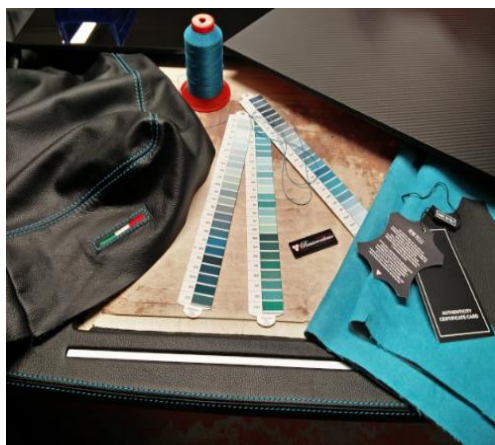

B By Bassocontinuo 2.1

Adviesprijzen in € per 1 februari 2025
(prijswijzigingen voorbehouden)

ACCORDEON XL4 2.1

Structure: Solid stainless steel
Dimensions: 660 x 560mm (W x D)
Useful sizes: 560 x 560mm (W x D)
Thickness: 30 mm
* Decoupling: by DSD

MCINTOSH EDITION

MATERIALS

Main: GLOOM BLACK / GENUINE LEATHER
Center: PIANO BLACK / GLASS
Stitches/threads: LIGHT BLUE
Legs: SILVER

USEFUL HEIGHTS

bottom*	€ 2.245,00
95 mm	€ 2.155,00
120 mm	€ 2.260,00
165 mm	€ 2.290,00
190 mm	€ 2.320,00
235 mm	€ 2.425,00
260 mm	€ 2.515,00
285 mm	€ 2.610,00
305 mm	€ 2.575,00
330 mm	€ 2.640,00
VINYL SHELF	€ 2.275,00