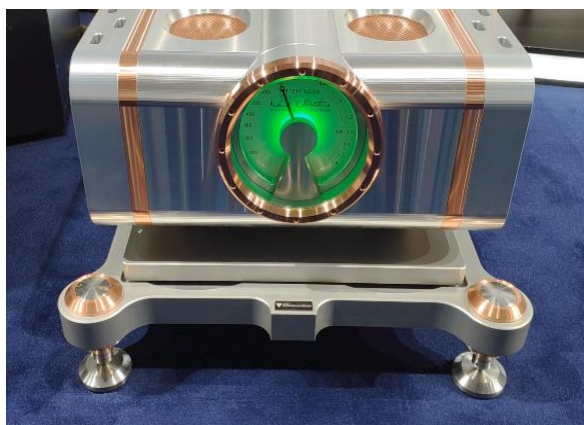

B By Bassocontinuo 2.1

Adviesprijzen in € per 1 februari 2025

(prijswijzigingen voorbehouden)

POWER AMP STAND

Structure: Aluminum + Copper
Dimensions: 670 x 925 mm (W x D)
Useful sizes: 500 x 755 mm (W x D)
Thickness: 50 mm + 30 mm
* Decoupling: by giant DSD

DAN d'AGOSTINO RELENTLESS

MATERIALS

Main: anodized aluminum

Feet: solid copper

per piece*

ON REQUEST

Shipped in wooden box
Shipment weight: 160 kg