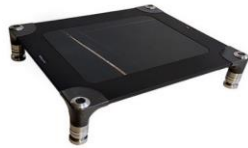

AEROLINE

F1 Power Amplifier stand / 1 Shelf

BASSOCONTINUO

Adviesprijzen in € per 1 februari 2025
(prijswijzigingen voorbehouden)

Structure: Solid stainless steel
Dimensions: 665 x 545 mm (W x D)
Useful sizes: 560 x 545 mm (W x D)
Decoupling: by DSD

Sahara Noir
Main Colour: Black
Silver legs