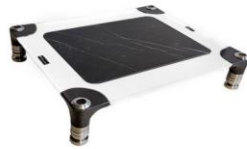

Nero Marquinia
Main Colour: White
Silver legs