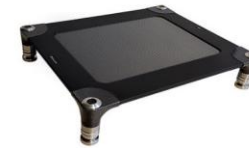

Sahara Noir  
Main Colour: Black  
Silver legs

Nero Marquinia  
Main Colour: Black  
Silver legs

Statuario Light  
Main Colour: Black  
Silver legs

Ade Black (anti-scratch)  
Main Colour: Black  
Silver legs